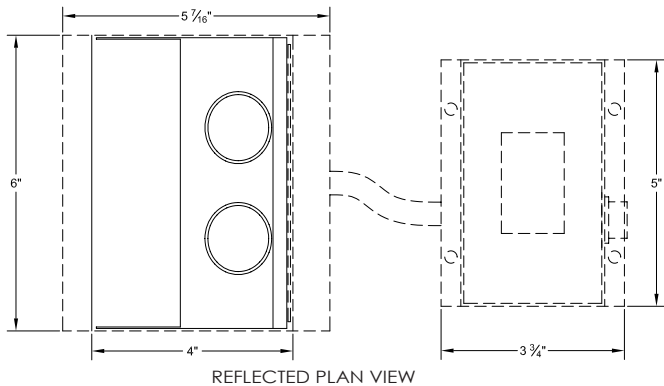

SWIDLUX 46

IC RATED ALR12 WALLWASHER

FOR GYPSUM BOARD OR WOOD CEILINGS

SWIDLUX 46 IC RATED is a two-lamp wallwasher utilizing 12V 20W incandescent ARL12 lamps, with a 4" by 6" rectangular aperture. SWIDLUX expresses its function in a simple, readable form and a reduced scale. The slanted baffle can be finished to match the ceiling, and the light opening is closed with Solite glass. SWIDLUX works well in intimate modern environments due to its scale and the soft modulation of its light field. SWIDLUX is highly efficient, providing wallwash light levels at 40W per unit. SWIDLUX 46 IC RATED is designed for flangeless mounting in gypsum board or wood ceilings.

NOTES:

1. Lens support retaining clip
2. Solite glass lens
3. Stainless steel baffle
4. Housing
5. 5/8" gypsum board or 3/4" wood ceiling
6. Lampholder- bayonet base
7. Lamps: Philips 20W ALR/FL32/GBF (by others)
8. Electronic transformer
9. Transformer box
10. 6" flexible conduit
11. Reflector

FEATURES:

- Discreet 4" x 6" aperture with solite lens
- 2 x 20W ALR 12V lamps
- Trimless installation for gypsum board or wood ceiling
- Remodler- may be installed in closed ceiling
- Baffles can be finished to match ceiling
- Not for in-and-out wiring, once conduit hold only
- IC Rated luminaire with integral or remote transformer