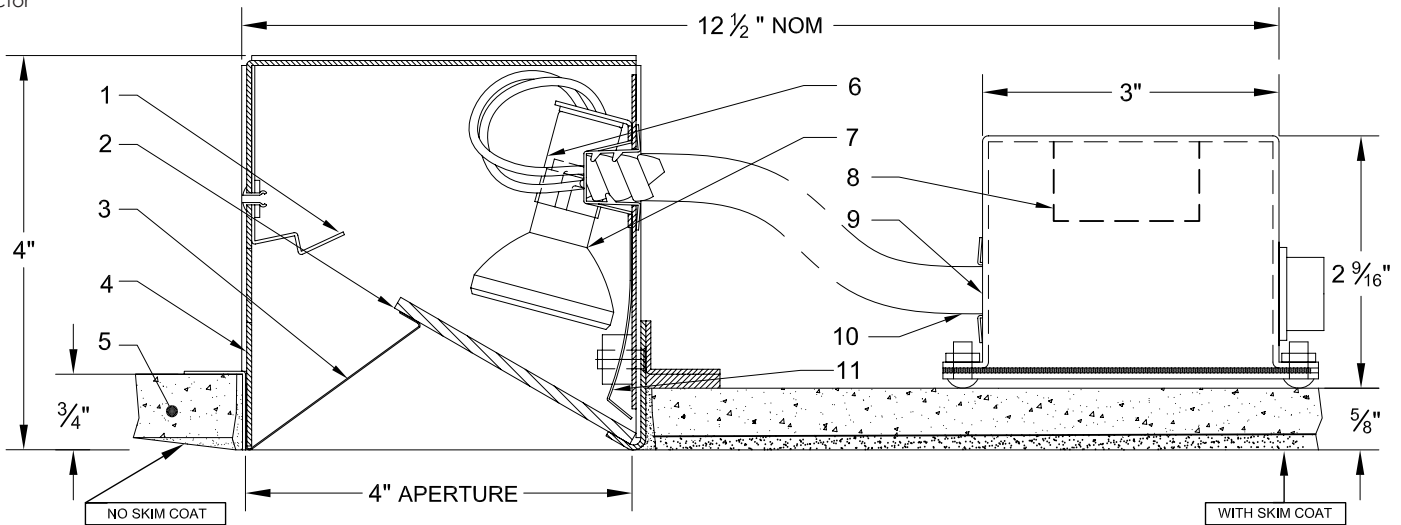

ORDERING MATRIX: SWD46-IC- _____ - _____

Ceiling	Voltage	Transformer	Interior Finish	Aperture Lens	Additional Accessories
G Gypsum	120 120/12V	E Electronic	W White	S Solite	N None
W Wood		AE AFCI Electronic	C Custom		O Other
		M Magnetic			UVC UV Lens Coating

Contact NULUX directly to specify custom products

06/30/2015